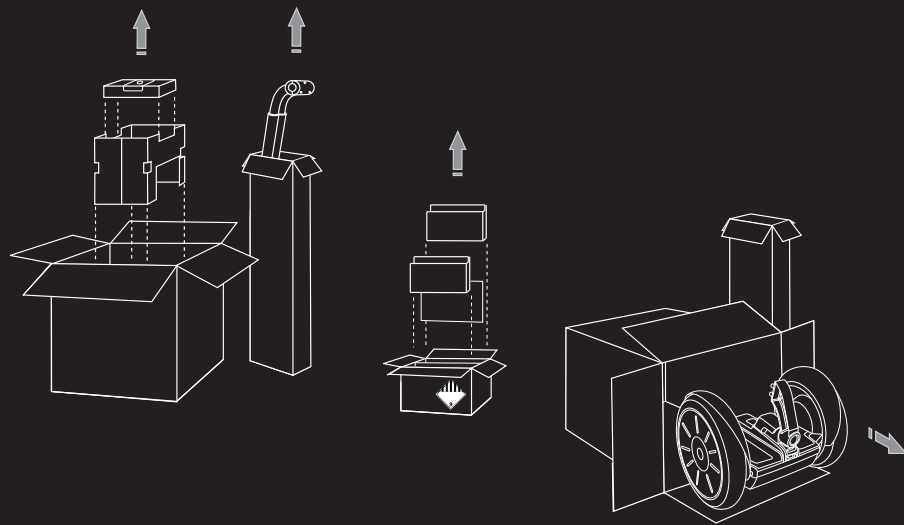

Quick Start Assembly Instructions

Segway® Personal Transporter (PT)
i2/x2 SE

1. Handlebar

2. LeanSteer™ Frame

3. Safety Check

4. Handlebar Height

5. InfoKey™ Controller

6. Battery Install