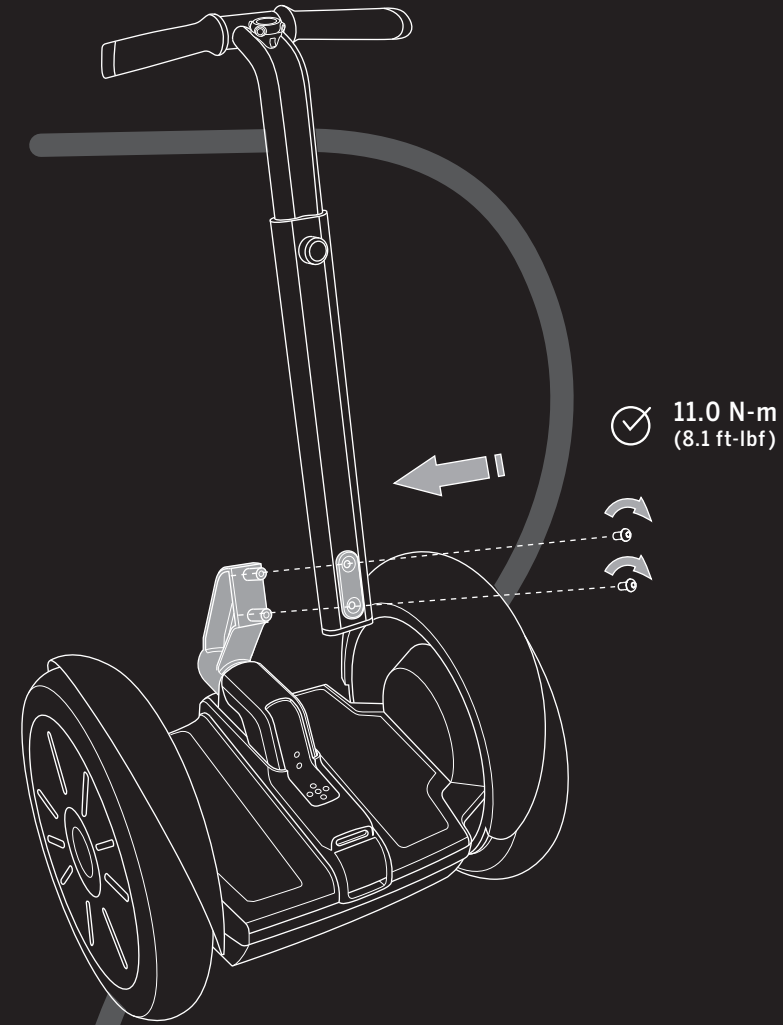

Quick Start Assembly Instructions

Segway® Personal Transporter (PT)
i2/x2 SE

1. Handlebar

2. LeanSteer™ Frame

3. Safety Check

4. Handlebar Height

5. InfoKey™ Controller

6. Battery Install