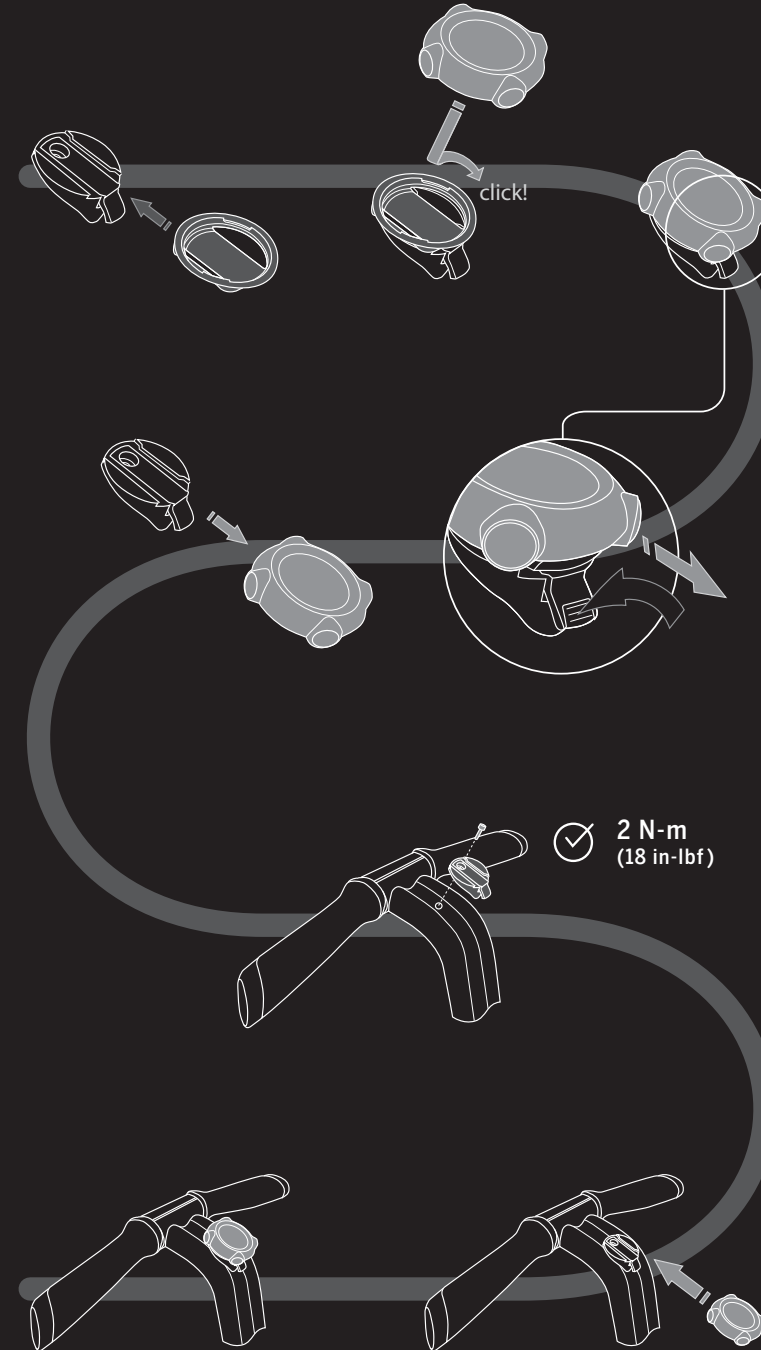

Quick Start Assembly Instructions

Segway® Personal Transporter (PT)
i2/x2 SE

1. Handlebar

2. LeanSteer™ Frame

3. Safety Check

4. Handlebar Height

5. InfoKey™ Controller

6. Battery Install