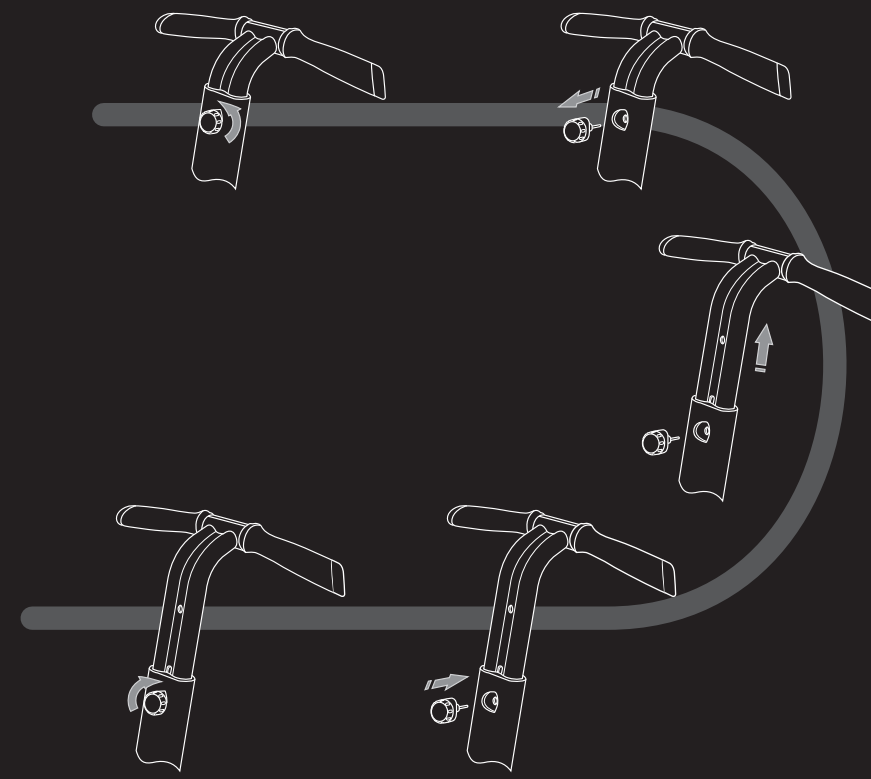

Quick Start Assembly Instructions

Segway® Personal Transporter (PT)
i2/x2 SE

1. Handlebar

2. LeanSteer™ Frame

3. Safety Check

4. Handlebar Height

5. InfoKey™ Controller

6. Battery Install