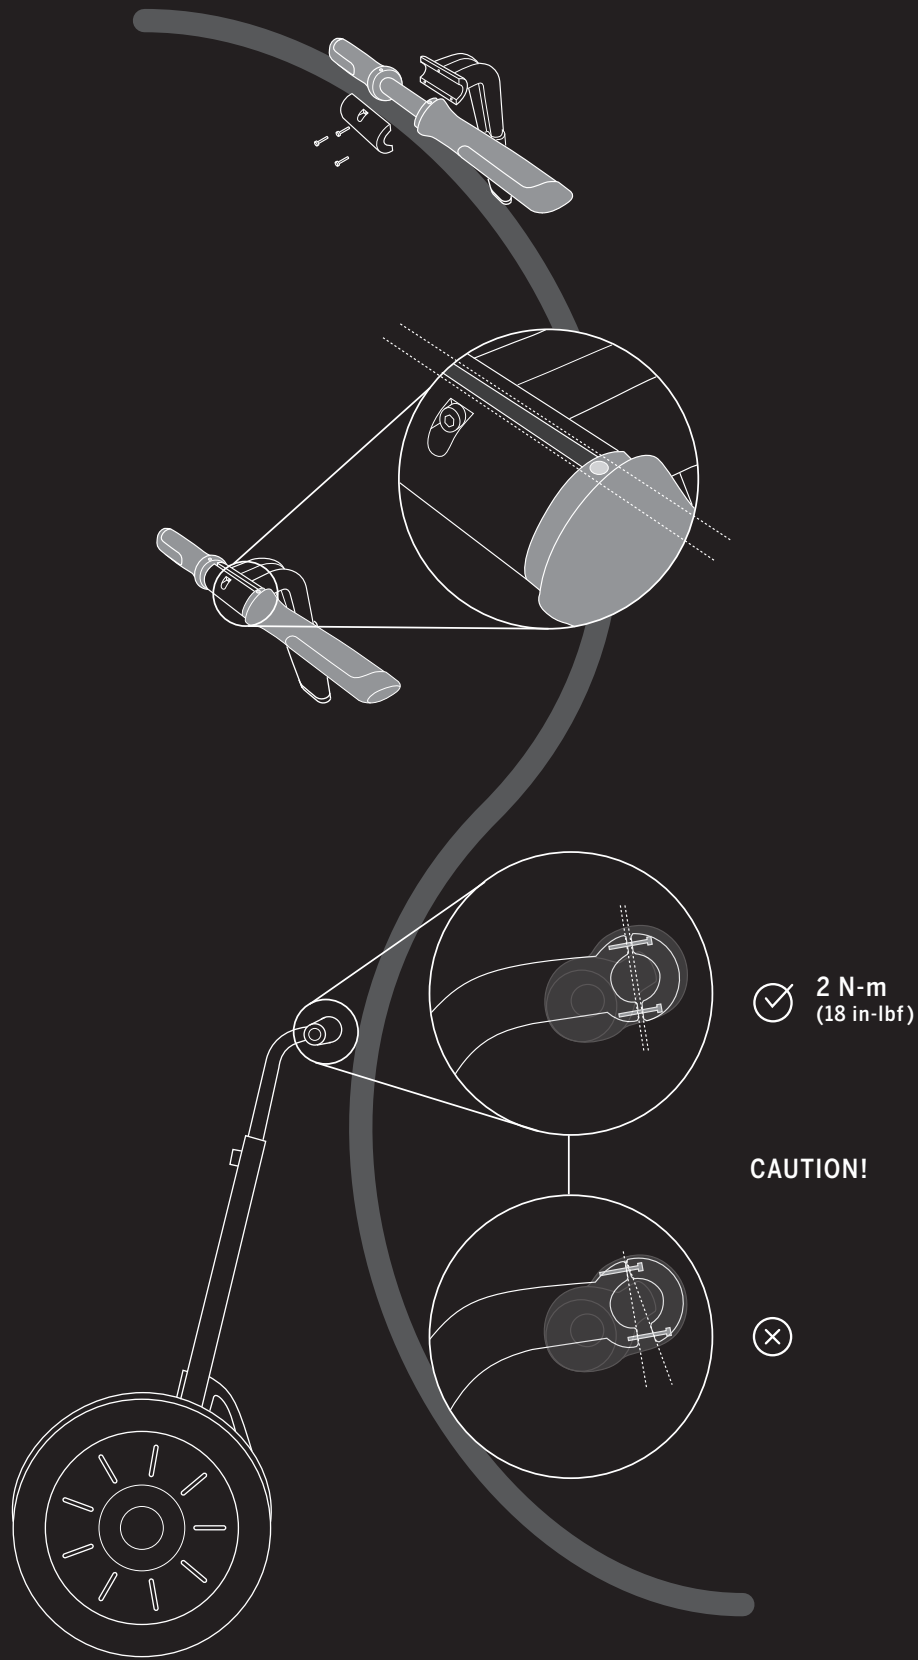

Quick Start Assembly Instructions

Segway® Personal Transporter (PT)
i2/x2 SE

1. Handlebar

2. LeanSteer™ Frame

3. Safety Check

4. Handlebar Height

5. InfoKey™ Controller

6. Battery Install