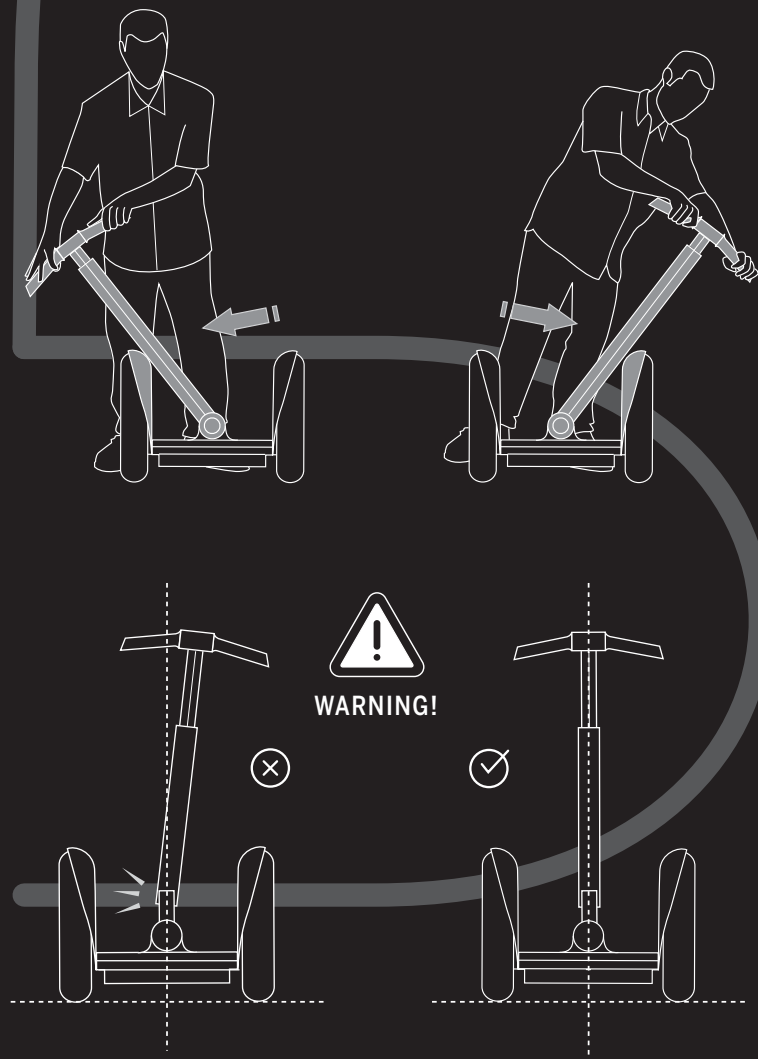

Quick Start Assembly Instructions

Segway® Personal Transporter (PT)
i2/x2 SE

1. Handlebar

2. LeanSteer™ Frame

3. Safety Check

4. Handlebar Height

5. InfoKey™ Controller

6. Battery Install